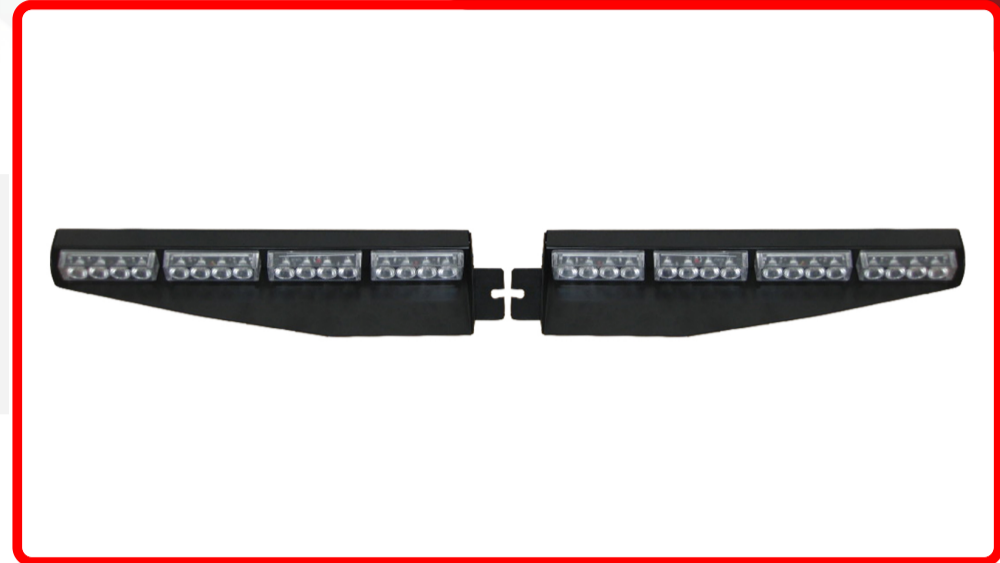

SKU # RSL648B

Part # 1005231

Description

8-LED Head Visor LED Strobe Bar Kit with 15-Patterns and Control Box - Mounts on front or back - Amber

Categories Commercial

Sub-Categories LED Upper Windshield Visor Bar

UPC 814843029308

Unit of Measure PR

Related Skus:

Cross Sell Skus:

Condition

New

Manufacturer

Race Sport Lighting

Part Type ID 17809

Reverse Polarity

Strobe Light Kit

Operating Voltage

Current Draw

Wattage

Chip Type

IP Rating